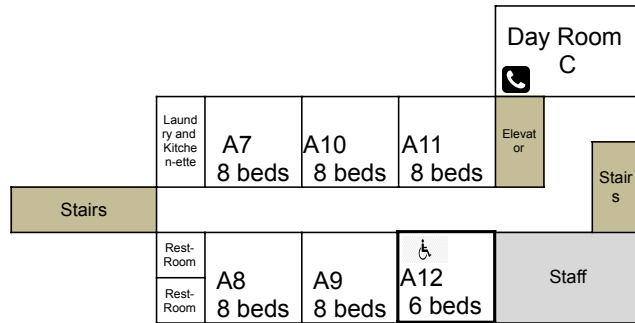

# Summit Lodge

24 bedrooms, 192 beds

UPPER LEVEL

MIDDLE LEVEL

LOWER LEVEL