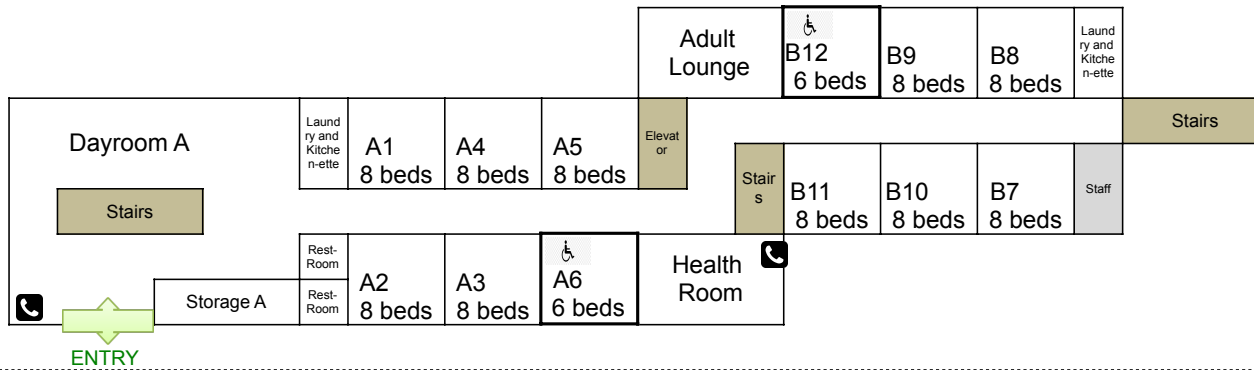

# Summit Lodge

24 bedrooms, 192 beds

UPPER LEVEL

MIDDLE LEVEL

LOWER LEVEL