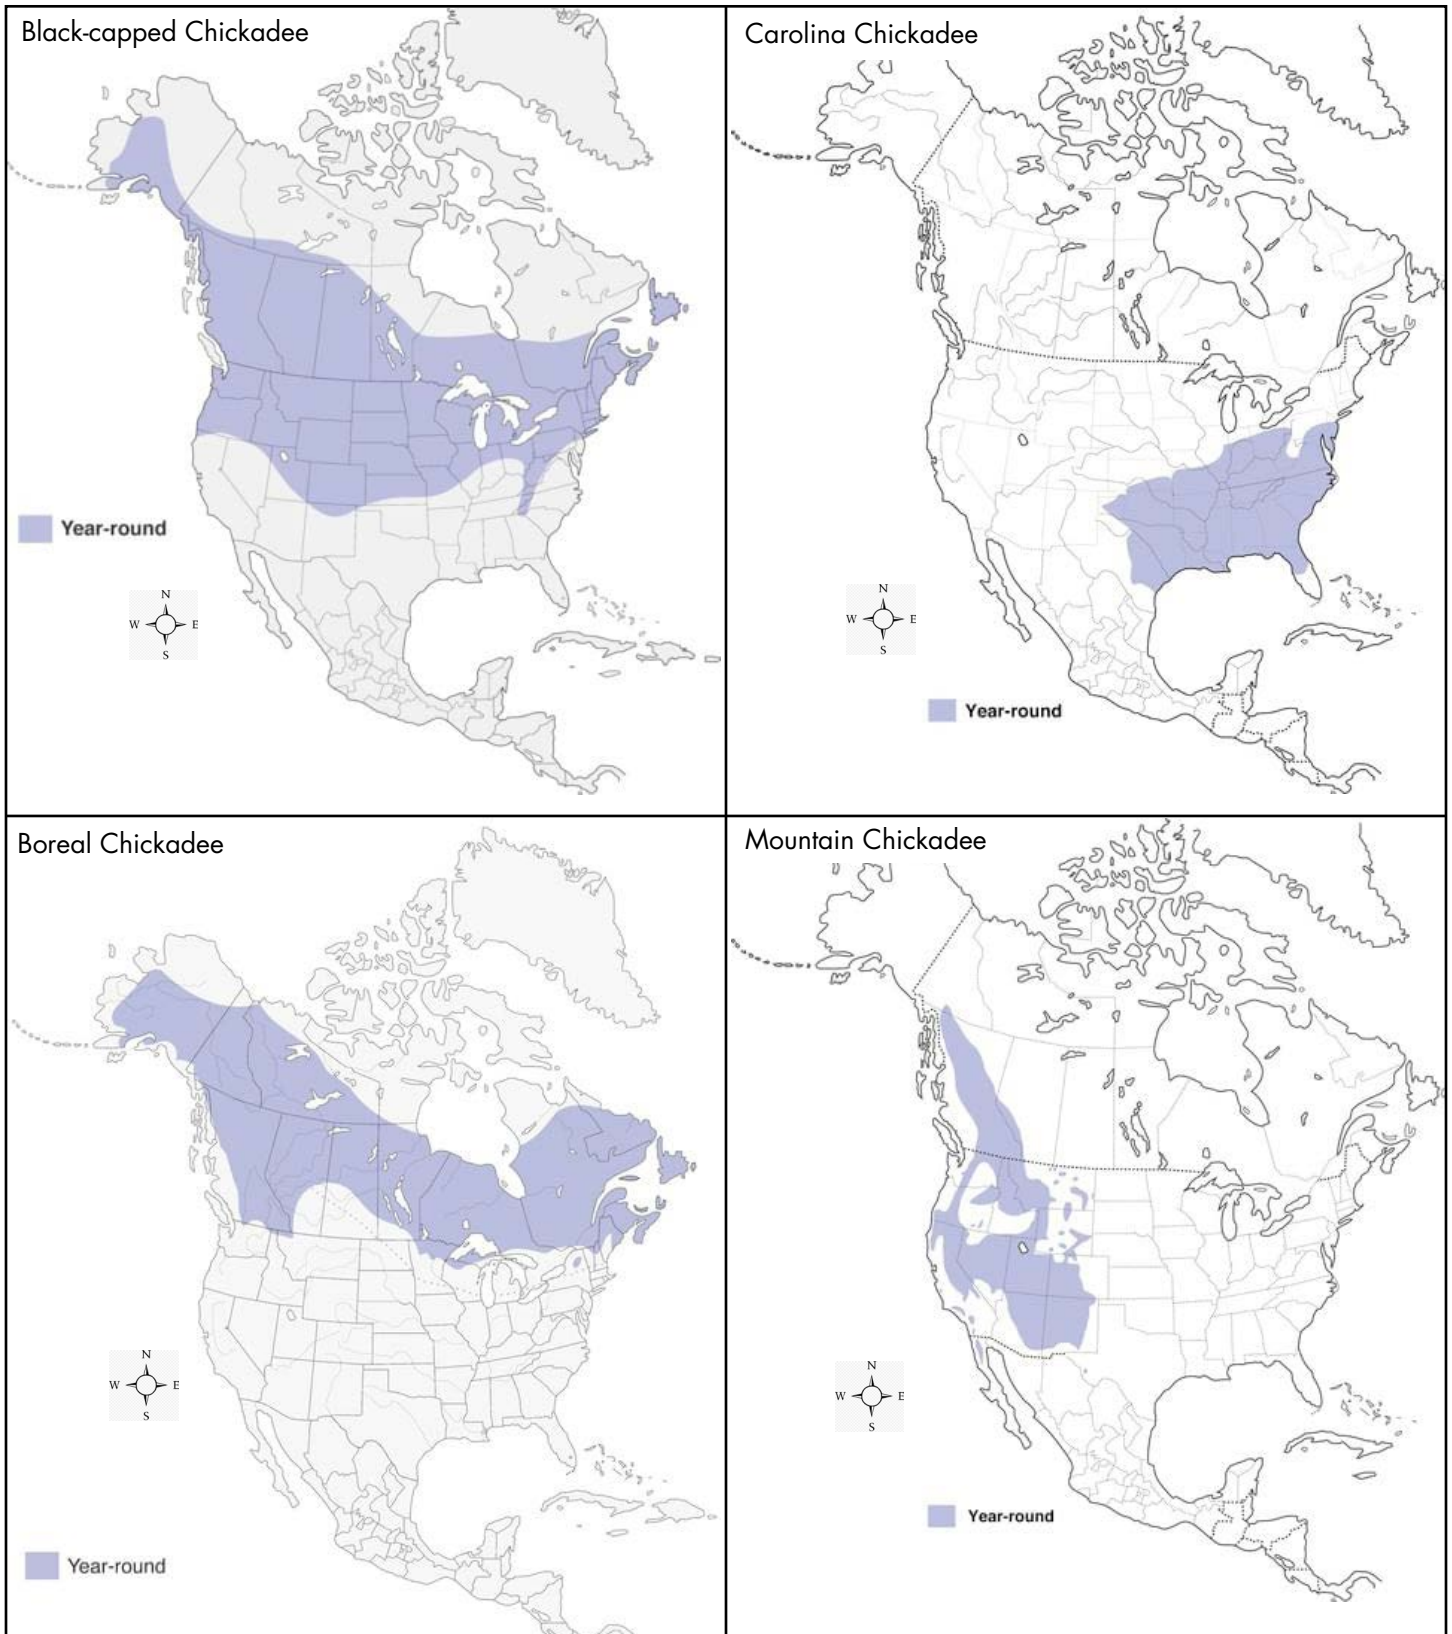

# CHICKADEE TERRITORY MAPS

These maps show the range or territory that different species of chickadees can be found in throughout the entire year. Use the range maps to answer questions on the back about the different species of chickadees

Map Source: <https://www.allaboutbirds.org/news/>

# CHICKADEE TERRITORY MAPS QUESTIONS

1. Which species of chickadee has the largest year round range? Which has the smallest?
2. How many of the maps above show birds with part of their year round range in Minnesota?
3. Which type of chickadee would you be most likely to see if you were in Florida? You may use another map to help you locate Florida if needed.
4. Which type of chickadee has a year round range that is mostly in the western half of the United States? Use the compass on each map to help find your answer.
5. Name three states that are part of the year round range of the Mountain Chickadee.
6. Which of the maps above also shows some of the largest rivers in North America? Look closely as they can be hard to see at first.
7. As the maps show, different species of chickadees live in different areas. List at least three reasons that these birds might live in different areas of North America. If you need a clue you can watch the video or read through the description at the beginning of the lesson.