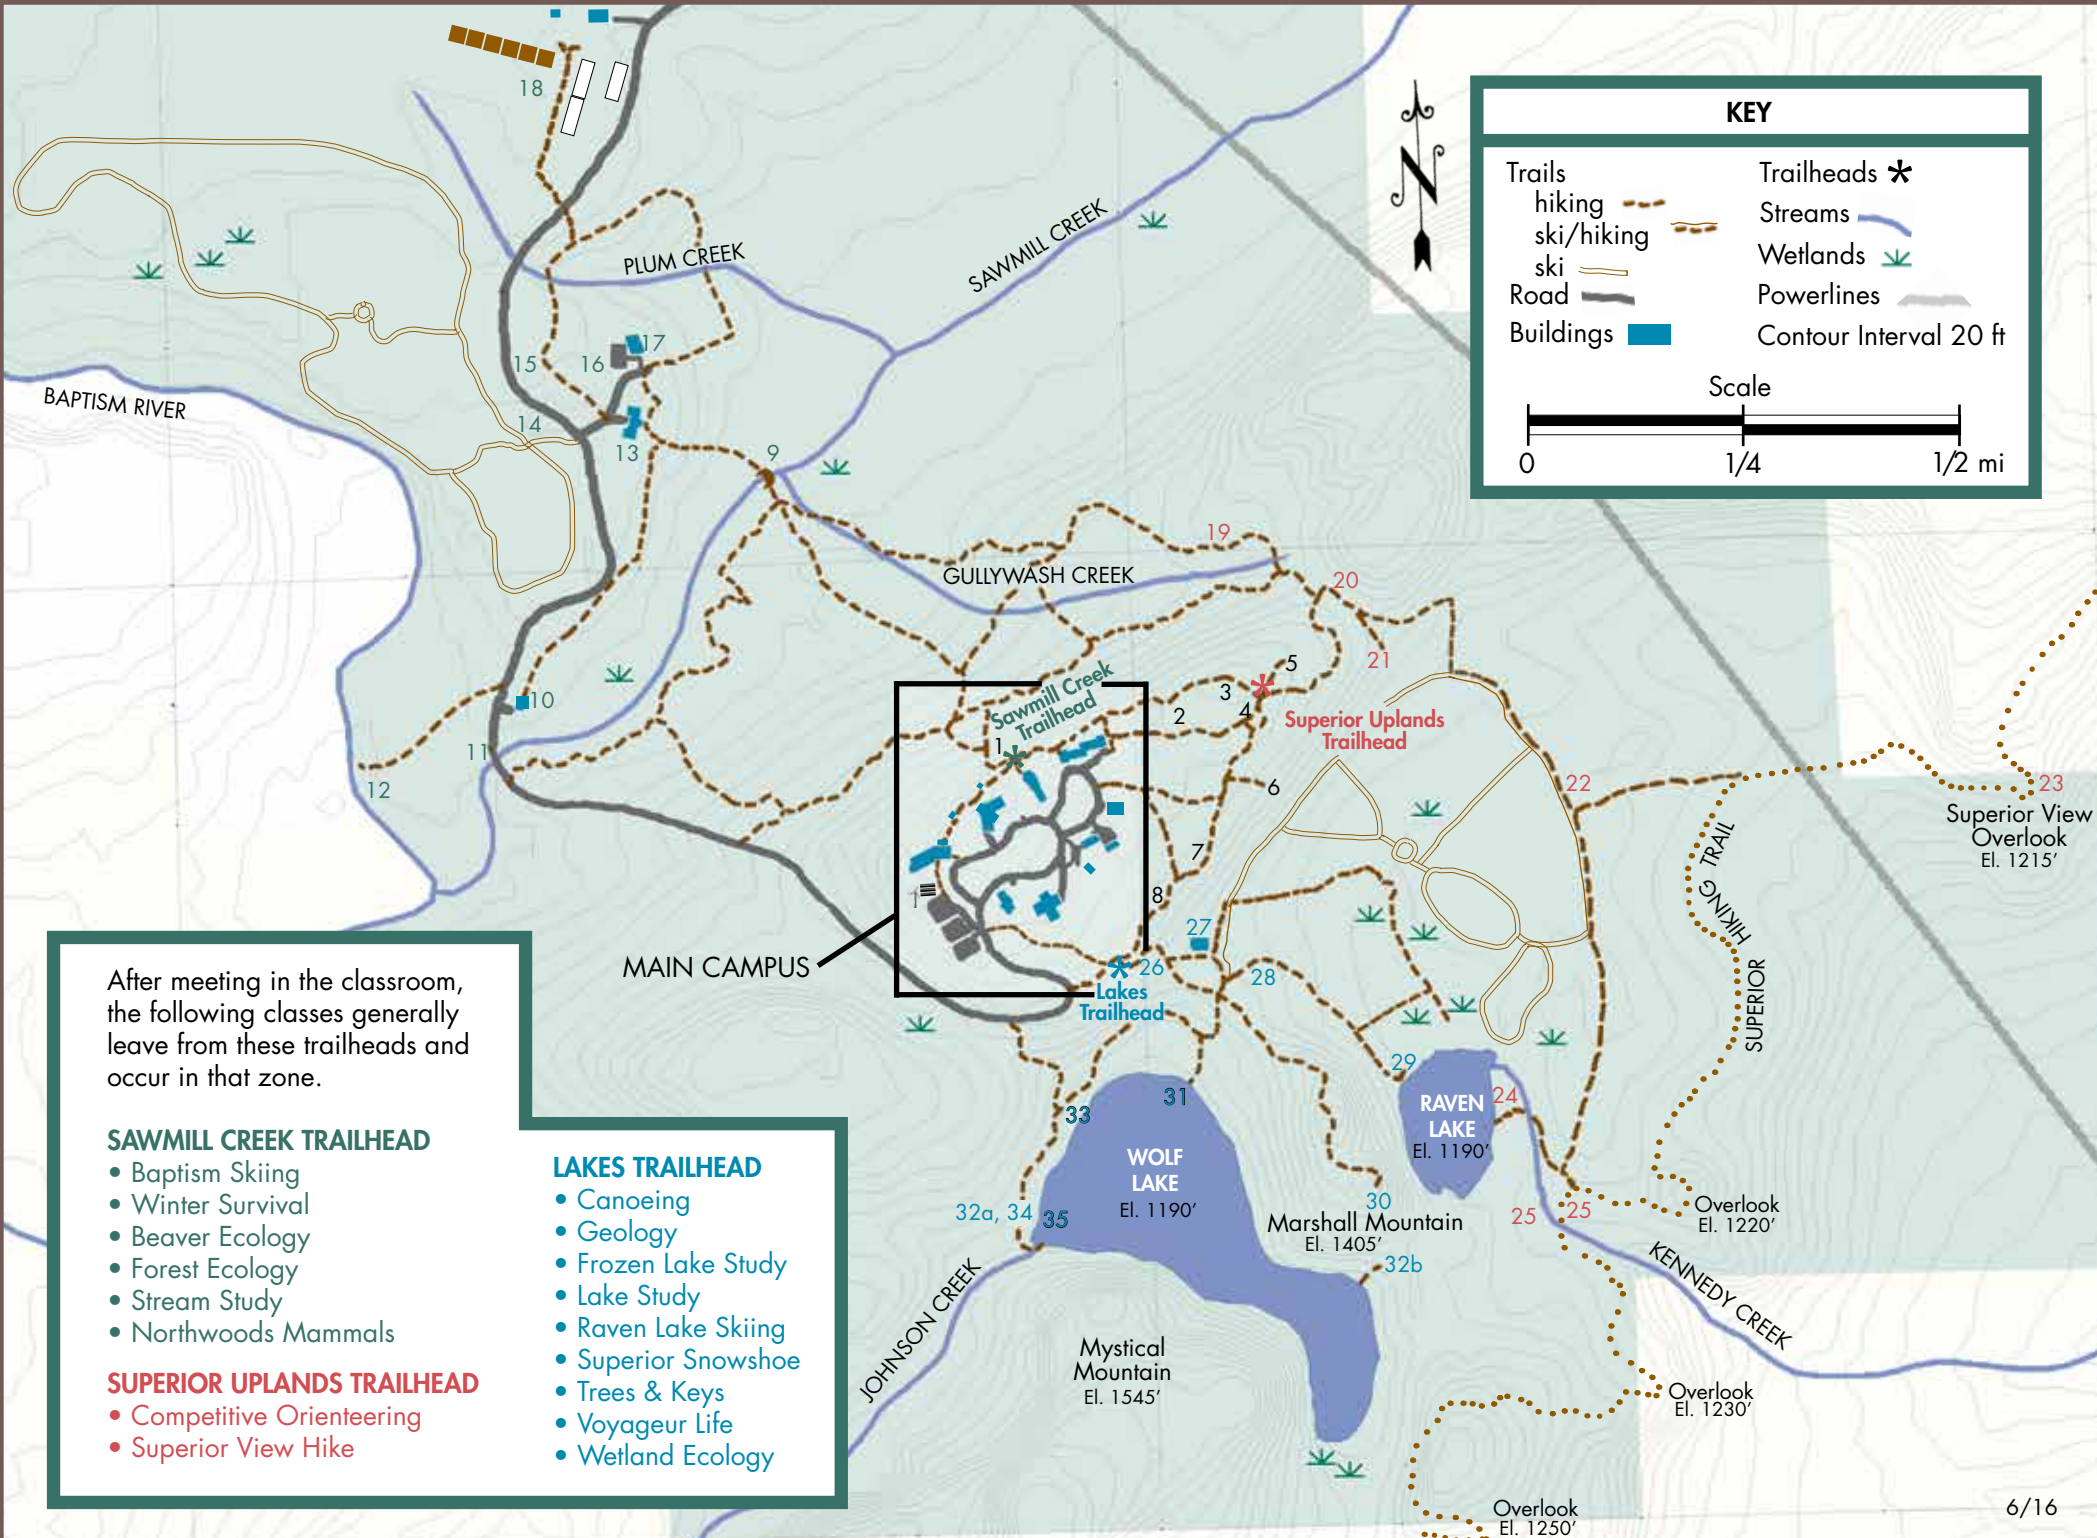

DIRECTIONS TO WOLF RIDGE

Wolf Ridge is 250 miles north of Minneapolis/St. Paul and 70 miles northeast of Duluth. Follow Hwy 61 northeast from Duluth to milepost 65 at Little Marais. Turn left on Cty Rd 6 for 5 miles to Wolf Ridge. Our driveway, Cranberry Rd, is on the left and winds for 3 miles up to the main campus.

KEY

Trails hiking	Trailheads *
ski/hiking	Streams
ski	Wetlands
Road	Powerlines
Buildings	Contour Interval 20 ft

Scale
0 1/4 1/2 mi

1. North Stairs
2. Field
3. Ridgetop Ropes
4. Skyview Ropes
5. Birch Ojibwe
6. Spruce Ojibwe
7. Chickadee Landing
8. Storyteller's Tent
9. Sawmill Creek Bridge
10. Stream Study Bldg
11. Stream Study Site
12. Baptisms Campsite (WR)
13. Forest Ecology Bldg
14. Baptisms Ski Trailhead
15. White Pine Deer Enclosure
16. Bus Parking
17. Truck Garage
18. Organic Farm
19. 1905 Homestead Site
20. Competitive Orienteering
21. Valley Orienteering
22. Old Car
23. Superior View Overlook
24. Raven Campsite (WR)
25. Superior Hiking Trail Campsites (public)
26. South Stairs
27. Ski Chalet/Wetland Bldg.
28. Trees & Keys Start
29. Raven Lake Canoes
30. Marshall Mt.
31. Voyageur Canoes
- 32a. Voyageur Site - Nov. to May
- 32b. Voyageur Site - May to Nov.
33. Wolf Lake Canoes
34. Lake Study Site
35. Swim Area

After meeting in the classroom, the following classes generally leave from these trailheads and occur in that zone.

SAWMILL CREEK TRAILHEAD

- Baptisms Skiing
- Winter Survival
- Beaver Ecology
- Forest Ecology
- Stream Study
- Northwoods Mammals

SUPERIOR UPLANDS TRAILHEAD

- Competitive Orienteering
- Superior View Hike

LAKES TRAILHEAD

- Canoeing
- Geology
- Frozen Lake Study
- Lake Study
- Raven Lake Skiing
- Superior Snowshoe
- Trees & Keys
- Voyageur Life
- Wetland Ecology