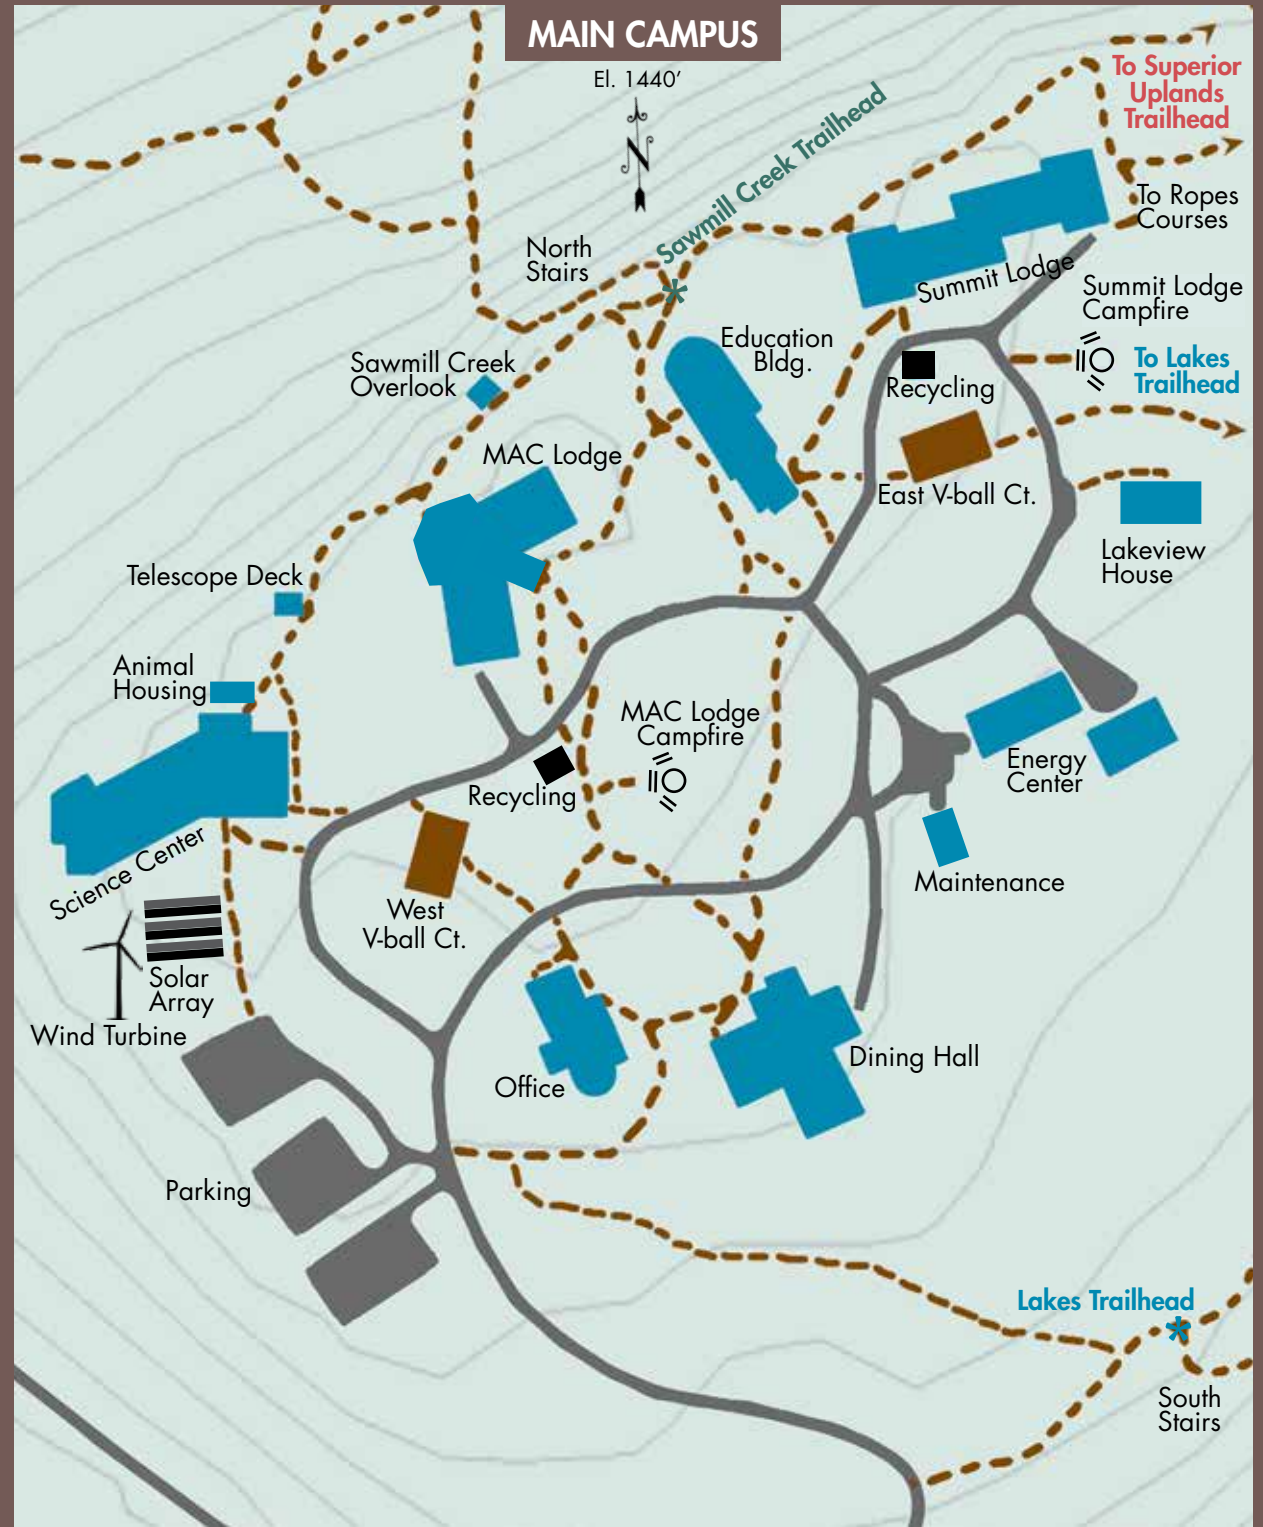

Our mission is to develop a citizenry that has the knowledge, skills, motivation, and commitment to act together for a quality environment.

6282 Cranberry Rd
Finland, MN 55603
800-523-2733 (MN, WI, ND)
(218) 353-7414
wolf-ridge.org