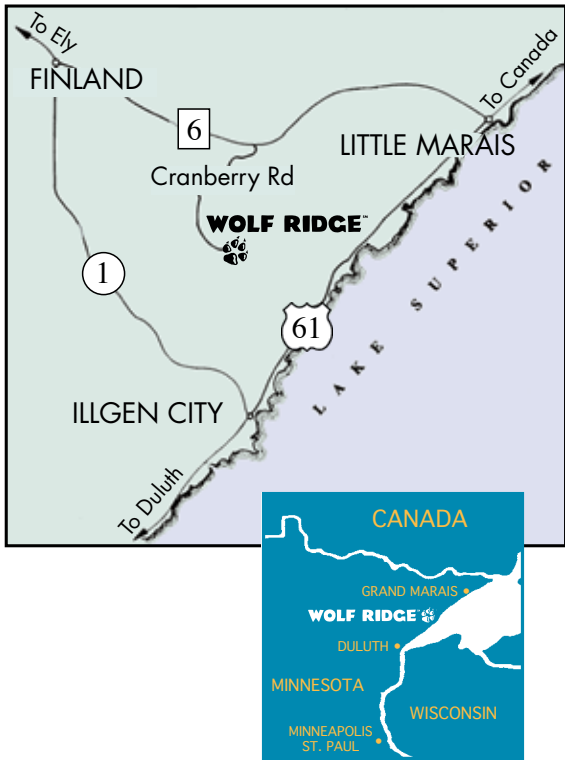

DIRECTIONS TO WOLF RIDGE

Wolf Ridge is 250 miles north of Minneapolis/St. Paul and 70 miles northeast of Duluth. Follow Hwy 61 northeast from Duluth to milepost 65 at Little Marais. Turn left on Cty Rd 6 for 5 miles to Wolf Ridge. Our driveway, Cranberry Rd, is on the left and winds for 3 miles up to the main campus.

WOLF RIDGE
ENVIRONMENTAL LEARNING CENTER

MAP

 Our mission is to develop a citizenry that has the knowledge, skills, motivation, and commitment to act together for a quality environment.

6282 Cranberry Rd
Finland, MN 55603
800-523-2733 (MN, WI, ND)
(218) 353-7414
wolf-ridge.org

KEY

Trails hiking	Trailheads *
ski/hiking	Streams
ski	Wetlands
Road	Powerlines
Buildings	Contour Interval 20 ft

Scale
0 1/4 1/2 mi

1. North Stairs
2. Field
3. Ridgetop Ropes
4. Skyview Ropes
5. Birch Ojibwe
6. Spruce Ojibwe
7. Chickadee Landing
8. Storyteller's Tent
9. Sawmill Creek Bridge
10. Stream Study Bldg
11. Stream Study Site
12. Baptisms Campsite (WR)
13. Forest Ecology Bldg
14. Baptisms Ski Trailhead
15. White Pine Deer Enclosure
16. Bus Parking
17. Truck Garage
18. Organic Farm
19. 1905 Homestead Site
20. Competitive Orienteering
21. Valley Orienteering
22. Old Car
23. Superior View Overlook
24. Raven Campsite (WR)
25. Superior Hiking Trail Campsites (public)
26. South Stairs
27. Ski Chalet/Wetland Bldg.
28. Trees & Keys Start
29. Raven Lake Canoes
30. Marshall Mt.
31. Voyageur Canoes
- 32a. Voyageur Site - Nov. to May
- 32b. Voyageur Site - May to Nov.
33. Wolf Lake Canoes
34. Lake Study Site
35. Swim Area

MAIN CAMPUS