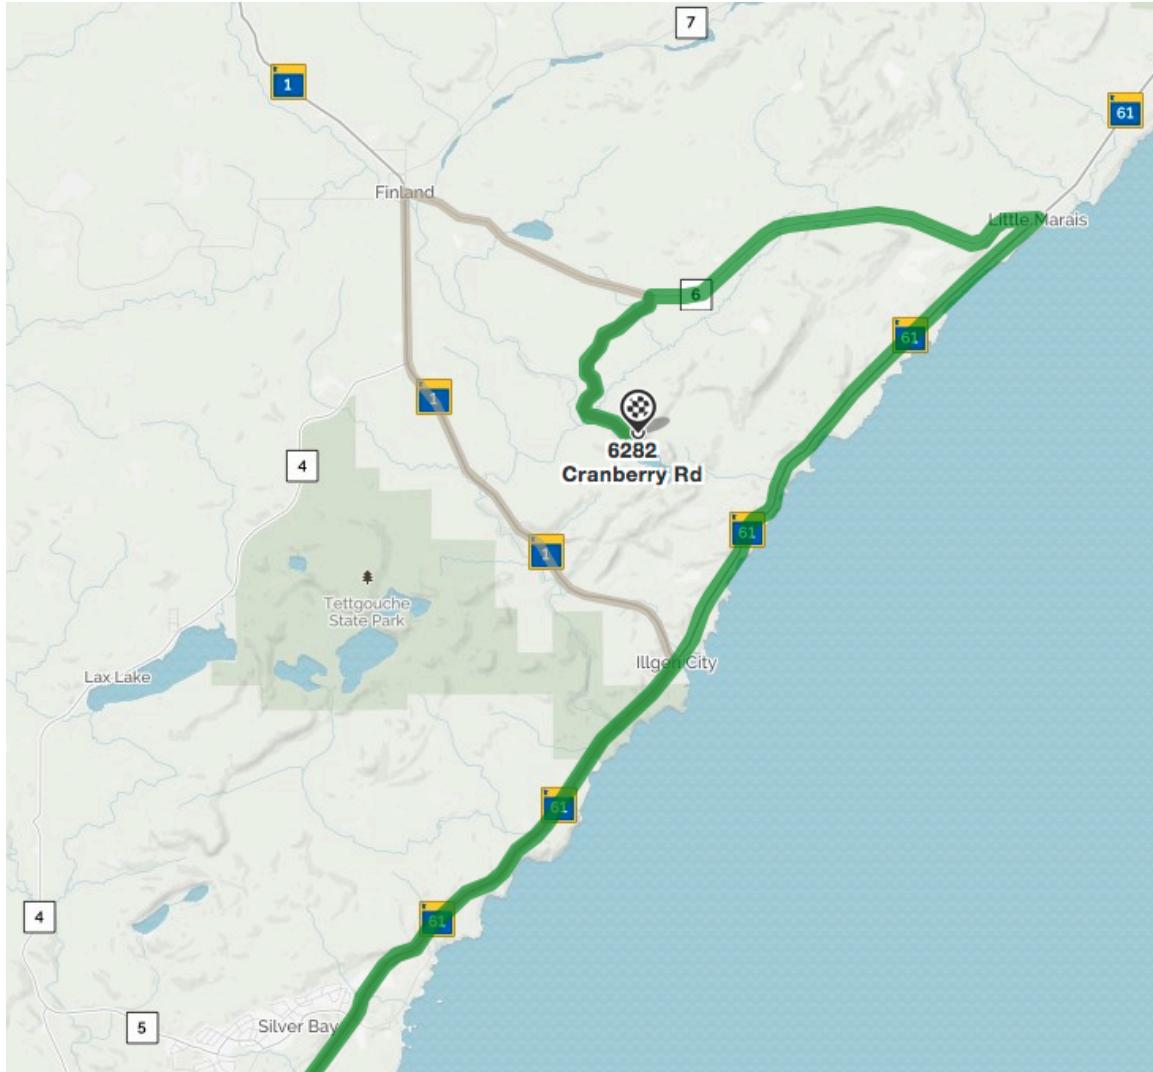

Directions to Wolf Ridge

North from Duluth, MN

- Follow MN-61 north to Little Marais 65 +/- miles
- Turn left onto County Road 6 4.5 miles
- Turn left onto Cranberry Road 2.5 miles to the top of the ridge