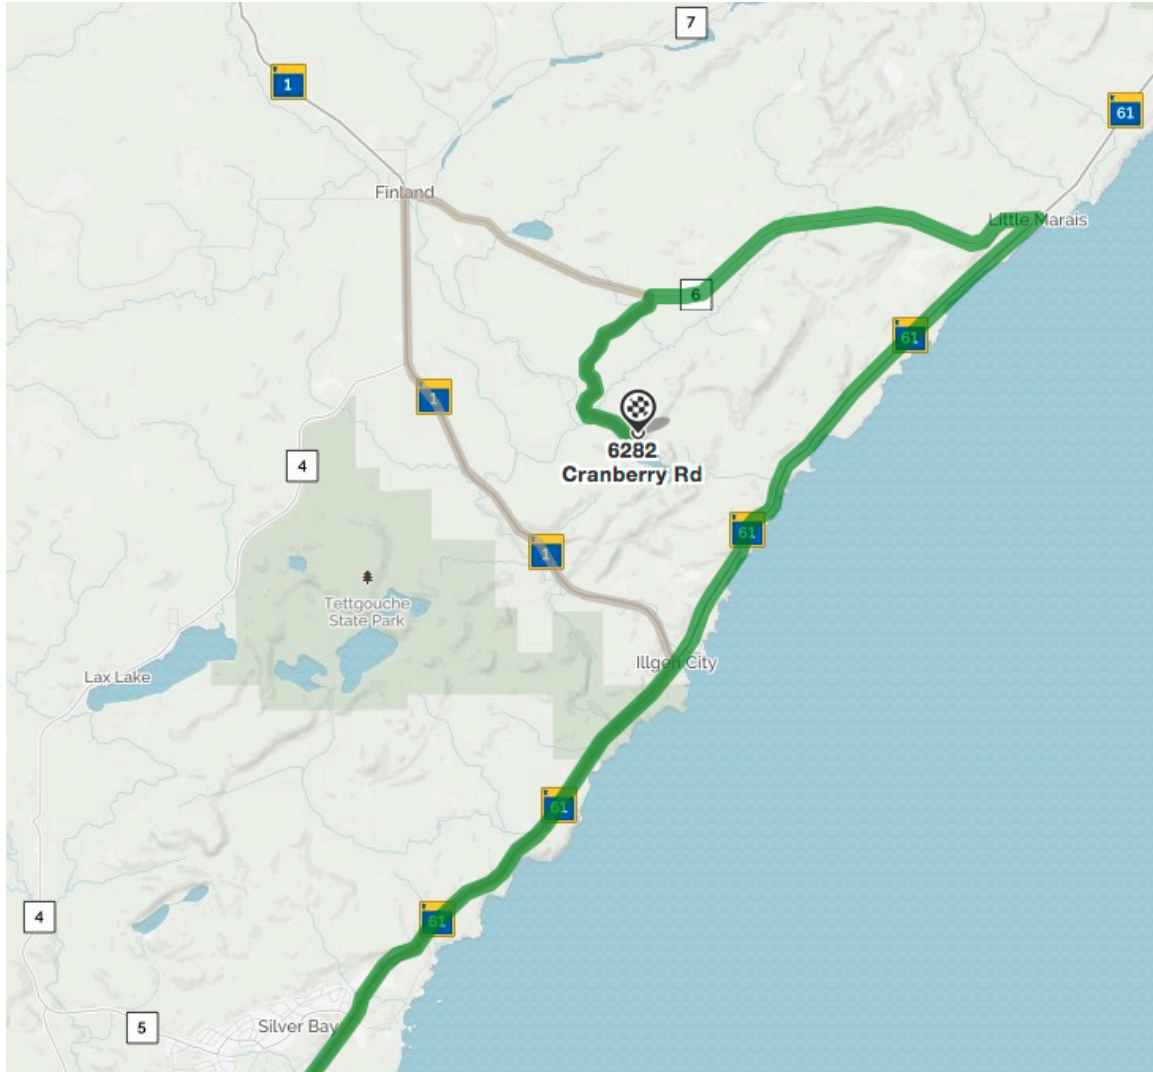

## Directions to Wolf Ridge

### North from Duluth, MN

- Follow MN-61 north to Little Marais ..... 65 +/- miles
- Turn left onto County Road 6 ..... 4.5 miles
- Turn left onto Cranberry Road ..... 2.5 miles to the top of the ridge